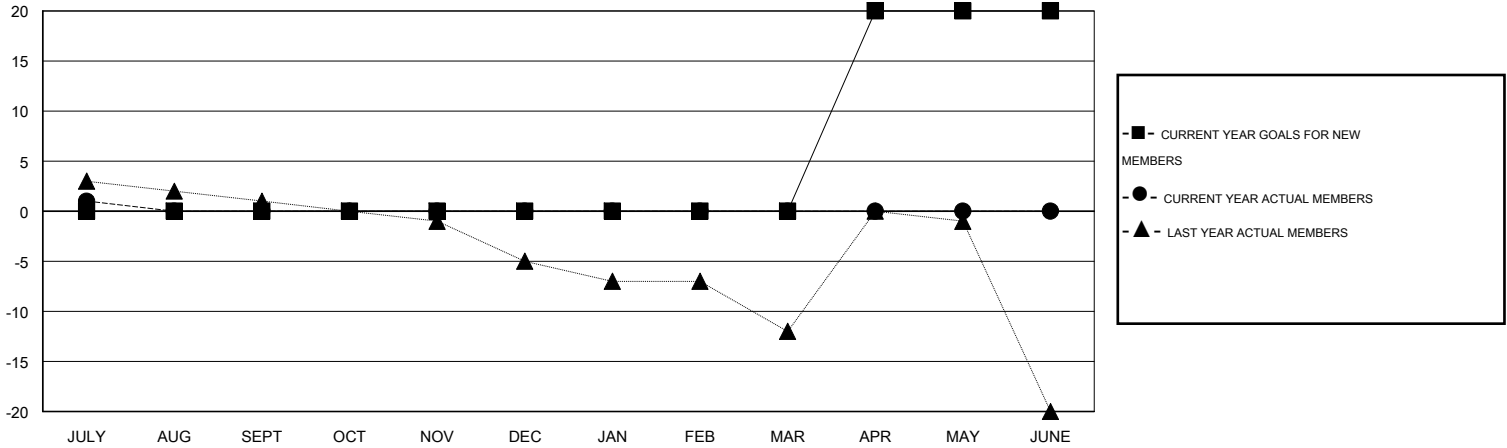

# MONTHLY MEMBERSHIP PROGRESS REPORT

District 123

Results as of: 7/31/2016

GMT: MIKLOS HORVATH

LOCATION RUSSIAN FEDERATION

GMT CA 4

Clubs					Members				
RESULTS FOR 2016-2017					RESULTS FOR 2016-2017				
QUARTER	NEW CLUB GOAL	NEW CLUBS	DROPPED CLUBS	NET GAIN/LOSS	QUARTER	NEW MEMBER GOAL	CHARTER AND NEW MEMBERS ADDED	DROPPED MEMBERS	NET GAIN/LOSS
JULY/AUG/SEPT	0	0	0	0	JULY/AUG/SEPT	0	2	1	1
OCT/NOV/DEC	0	0	0	0	OCT/NOV/DEC	0	0	0	0
JAN/FEB/MAR	0	0	0	0	JAN/FEB/MAR	0	0	0	0
APR/MAY/JUNE	1	0	0	0	APR/MAY/JUNE	20	0	0	0

GOALS AND ACTUAL NEW CLUBS CUMULATIVE

GOALS AND ACTUAL MEMBERS CUMULATIVE

DROPPED CLUBS: 0	2 CLUBS OF 21 ADDED 1 OR MORE NEW MEMBERS	<u>GENDER DISTRIBUTION</u>	
<u>DROPPED MEMBERS</u>		MALE	127 (56.70%)
DECEASED	<a href="#">CLICK HERE FOR HEALTH ASSESSMENT DATA</a>	FEMALE	97 (43.30%)
CLUB CANCELLED		FAMILY UNIT MEMBERS	17
OTHER		HEAD OF HOUSEHOLD	7
TOTAL		NON-HEAD OF HOUSEHOLD	10